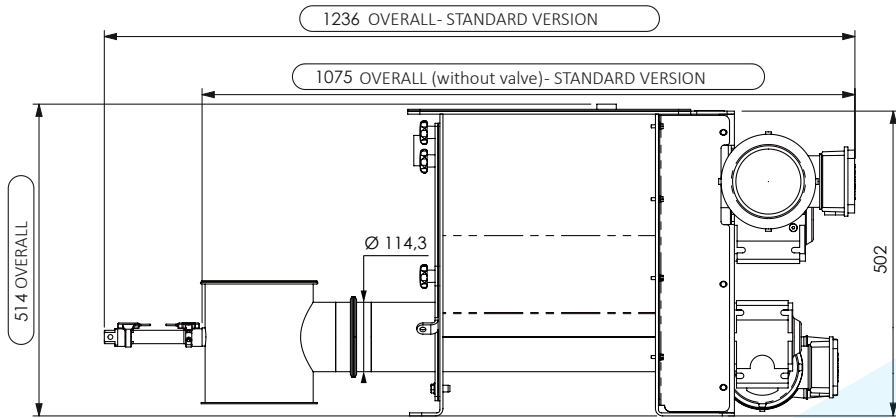

Feeder D13

contact@palamatic.fr
+33(0)2 99 86 06 22

WITHOUT FORCED VENTILATION FOR SCREW FEEDER ENGINE

WITH FORCED VENTILATION FOR SCREW FEEDER ENGINE