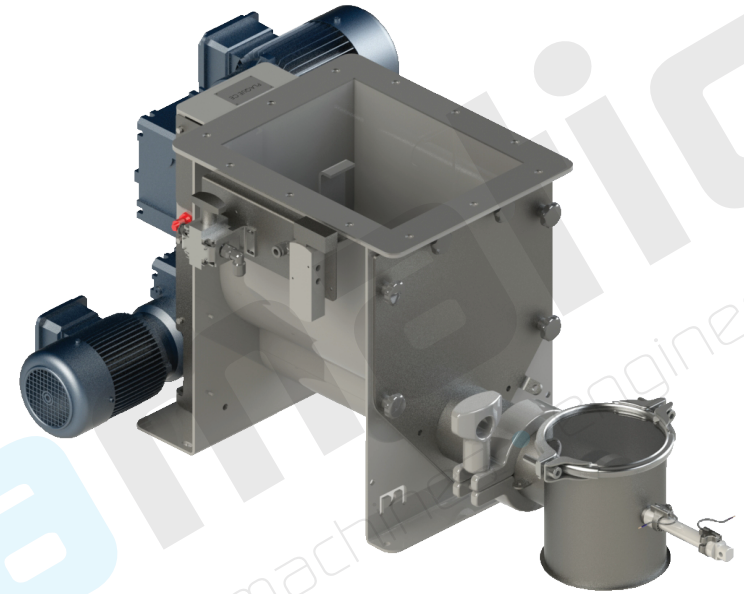

Feeder D13

contact@palamatic.fr
+33(0)2 99 86 06 22

WITHOUT FORCED VENTILATION FOR SCREW FEEDER ENGINE

WITH FORCED VENTILATION FOR SCREW FEEDER ENGINE